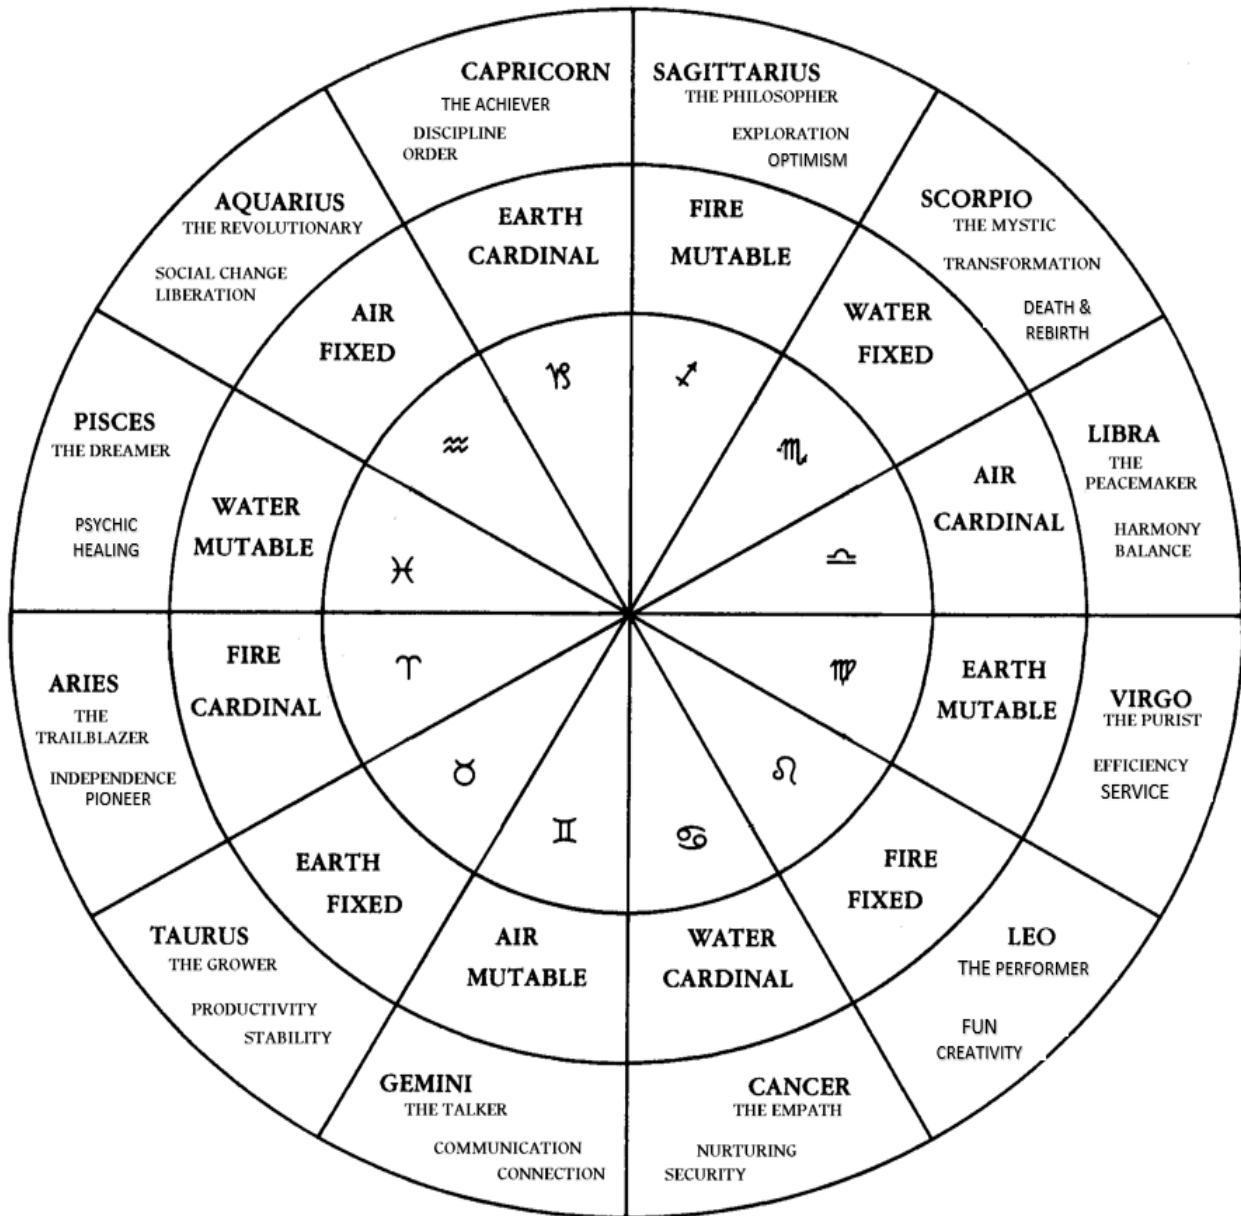

Elements & Modalities

Figure 1.4

	CARDINAL	FIXED	MUTABLE
Fire	Aries <ul style="list-style-type: none"> • Initiates fiery change based on passion & enthusiasm 	Leo <ul style="list-style-type: none"> • Sustains action based on passion & drive 	Sagittarius <ul style="list-style-type: none"> • Flexible to changing the course of their action
Earth	Capricorn <ul style="list-style-type: none"> • Initiates practical change that is long-lasting & pragmatic 	Taurus <ul style="list-style-type: none"> • Sustains things based on practicality & stability 	Virgo <ul style="list-style-type: none"> • Flexible to take different practical approach
Air	Libra <ul style="list-style-type: none"> • Initiates conceptual or intellectual change based on ideas 	Aquarius <ul style="list-style-type: none"> • Sustains ideas & concepts taking into account how it affects the collective 	Gemini <ul style="list-style-type: none"> • Flexible to look at ideas & concepts from different perspectives
Water	Cancer <ul style="list-style-type: none"> • Initiates emotionally-charged changes based on feelings 	Scorpio <ul style="list-style-type: none"> • Sustains emotions that can be intense 	Pisces <ul style="list-style-type: none"> • Flexible to understand & feel emotions of various range

Elements & Modalities

Figure 1.5

ASCENDANT

Figure 1.6

ZODIAC SIGN	ELEMENT	MODE
HOW DO OTHERS SEE YOU? Refer to Figures 1.4 & 1.5 of the workbook		
HOW DO YOU APPROACH THE WORLD? (Based on the element & mode)		
VIRTUE		
VICE		
HOW CAN YOU OPTIMIZE THIS ENERGY TO NAVIGATE THE WORLD? Think of specific steps you can take		