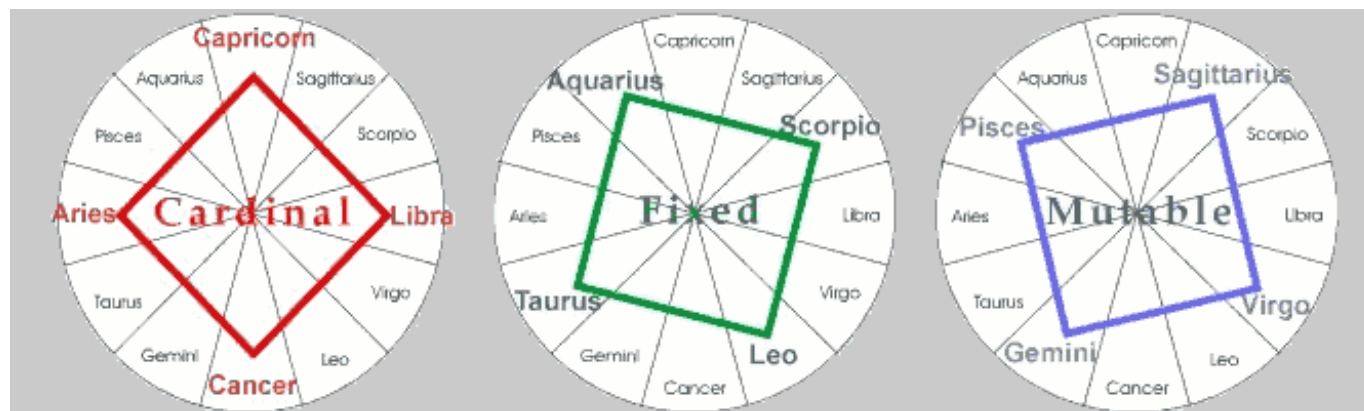

Leo

Sagittarius

EARTH

Taurus

Virgo

Capricorn

AIR

Gemini

Libra

Aquarius

WATER

Cancer

Scorpio

Pisces

Elements in Astrology

Figure 1.2

ELEMENTS	ZODIAC SIGNS	TRAITS	CHALLENGES
Fire	Aries	<ul style="list-style-type: none"> • Action • Drive • Movement • Passion 	<ul style="list-style-type: none"> • Impatient & burns out quickly
	Leo		
	Sagittarius		
Earth	Taurus	<ul style="list-style-type: none"> • Earthy • Practical • Reliable • Material world 	<ul style="list-style-type: none"> • Not open to experiences outside the 5-senses
	Virgo		
	Capricorn		
Air	Gemini	<ul style="list-style-type: none"> • Intellectual • Ideas • Concepts • Debates 	<ul style="list-style-type: none"> • Emotional-detachment
	Libra		
	Aquarius		
Water	Cancer	<ul style="list-style-type: none"> • Sensitive • Emotional • Intuitive • Feelings 	<ul style="list-style-type: none"> • Subjective or biased
	Scorpio		
	Pisces		

Modalities in Astrology

Figure 1.3

MODES	ZODIAC SIGNS	TRAITS	CHALLENGES
Cardinal	Aries Cancer Libra Capricorn	<ul style="list-style-type: none"> • Initiates changes or begins something new 	<ul style="list-style-type: none"> • Not finishing what they started
Fixed	Taurus Leo Scorpio Aquarius	<ul style="list-style-type: none"> • Sustains, implements or sticks to what exists 	<ul style="list-style-type: none"> • Inflexible to changes
Mutable	Gemini Virgo Sagittarius Pisces	<ul style="list-style-type: none"> • Flexible and adaptable to changes 	<ul style="list-style-type: none"> • Difficulties in sticking to one thing